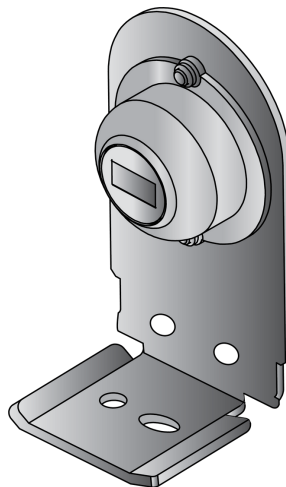

Side Adjust Bracket