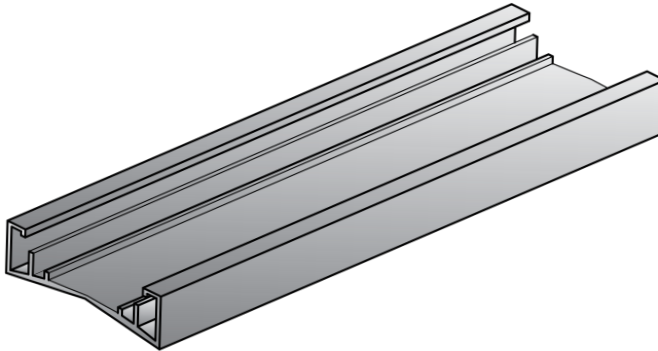

Aluminum Headrail