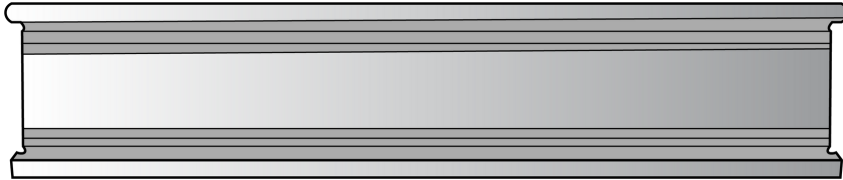

Aluminum Headrail