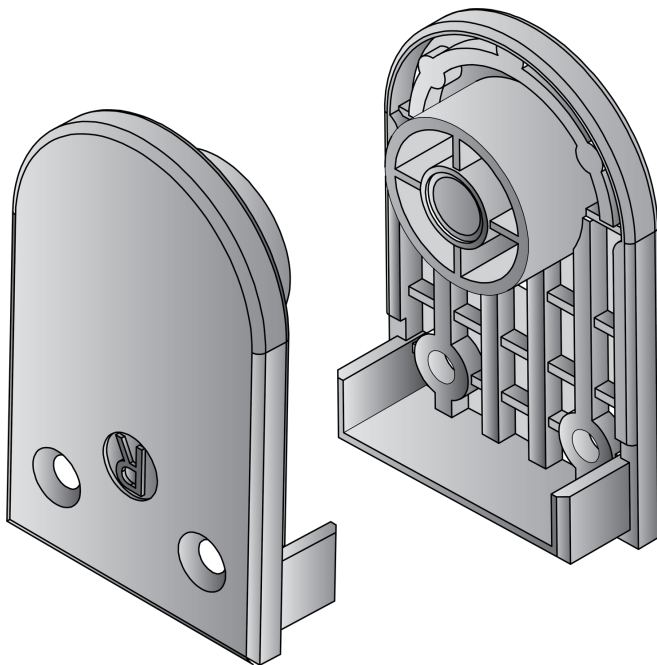

Plastic Pin End Bracket

| Part Number | Description | Pack Qty |
|-------------|--|----------|
| CP-04WHP | 28mm Plastic Pin End Bracket for MT-05 Headrail, White | 100 |
| CP-04WBLK | 28mm Plastic Pin End Bracket for MT-05 Headrail, Black | 100 |