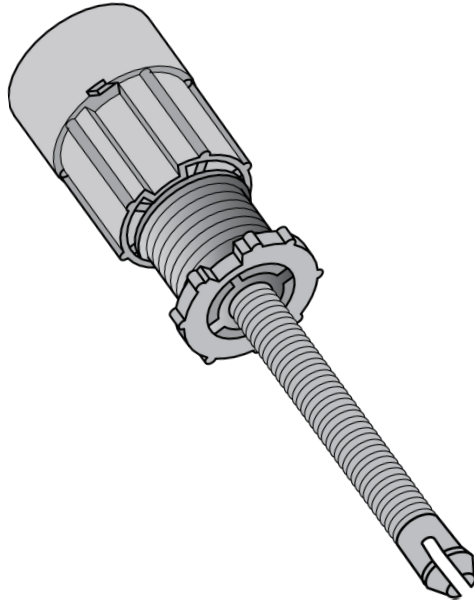

Stop Device