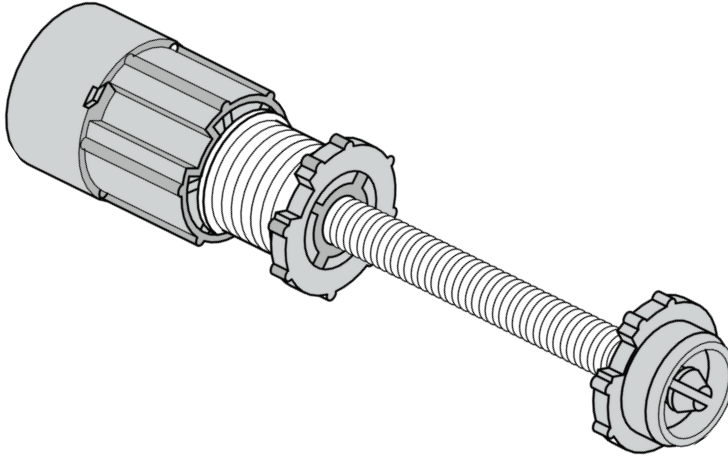

Stop Device

Part Number	Description	Pack Qty
CF-13L	38mm Stop Device, Left, White	100
CF-12R	38mm Stop Device, Right, White	100