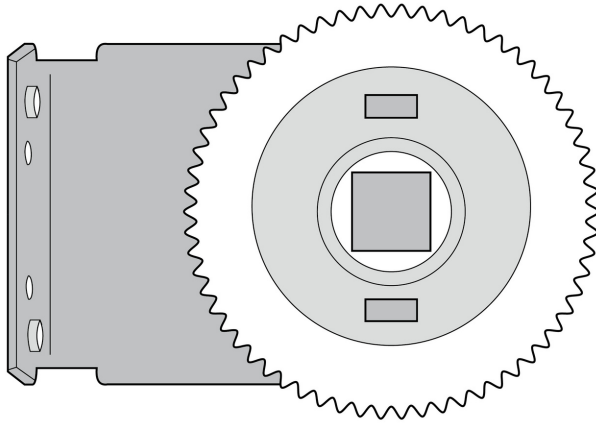

Cassette Bracket, Wheel Adjust