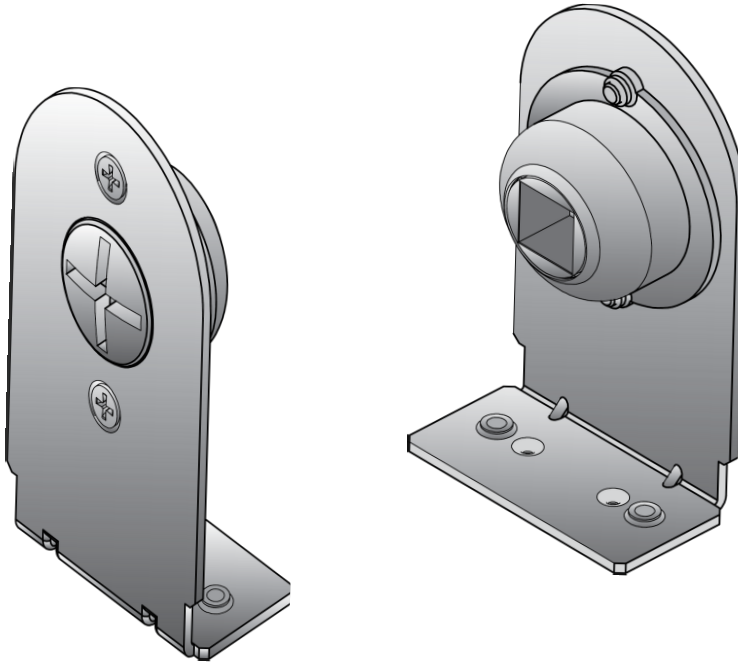

Cassette Bracket, Side Adjust