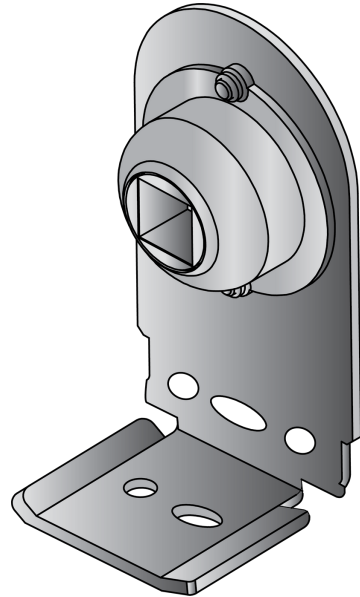

Bracket, Side Adjust