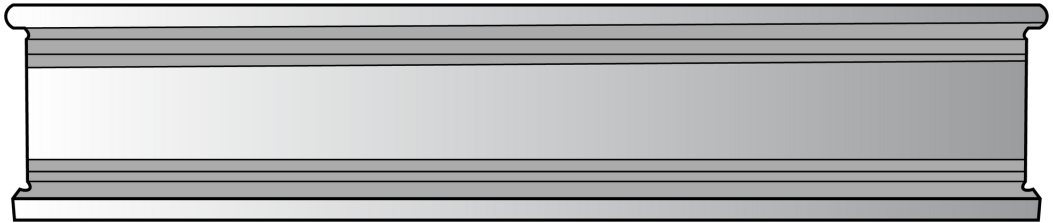

# Universal Headrail

<b>Part Number</b>	<b>Description</b>	<b>Pack Qty</b>
MT-05	Universal Aluminum Headrail, White, 12 ft	240 ft
MT-05OWT	Universal Aluminum Headrail, Off-White, 12 ft	240 ft
MT-05COF	Universal Aluminum Headrail, Coffee, 12 ft	240 ft
MT-05GRY	Universal Aluminum Headrail, Grey, 12 ft	240 ft
MT-05BLK	Universal Aluminum Headrail, Black, 12 ft	240 ft