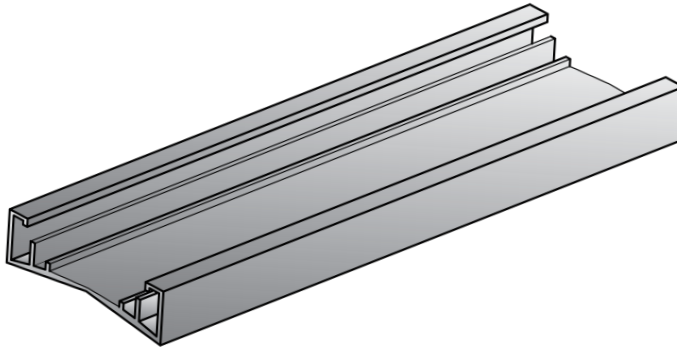

# Universal Headrail

<b>Part Number</b>	<b>Description</b>	<b>Pack Qty</b>
MT-05	Universal Aluminum Headrail, White, 12 ft	240 ft
MT-05OWT	Universal Aluminum Headrail, Off-White, 12 ft	240 ft
MT-05COF	Universal Aluminum Headrail, Coffee, 12 ft	240 ft
MT-05GRY	Universal Aluminum Headrail, Grey, 12 ft	240 ft
MT-05BLK	Universal Aluminum Headrail, Black, 12 ft	240 ft