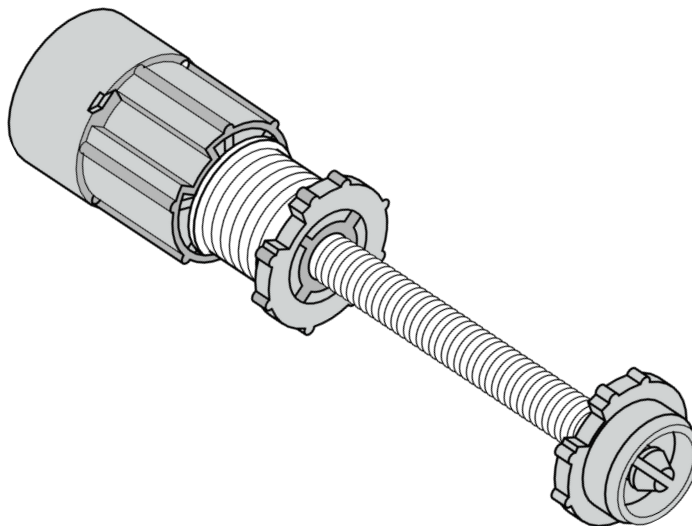

35mm Stop Device

Part Number	Description	Pack Qty
CF35-13R	35mm Stop Device, Right, White	100
CF35-13ROWT	35mm Stop Device, Right, Off-White	100
CF35-13RCOF	35mm Stop Device, Right, Coffee	100
CF35-13RGRY	35mm Stop Device, Right, Grey	100
CF35-13RBLK	35mm Stop Device, Right, Black	100