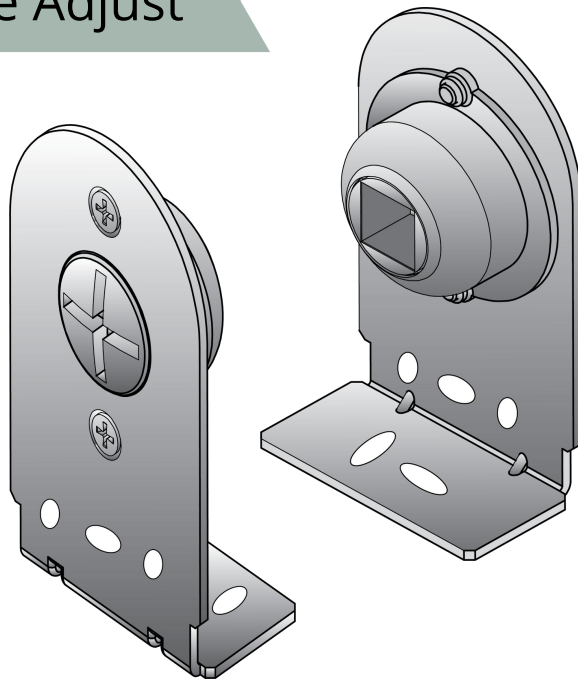

# Bracket, Side Adjust

<b>Part Number</b>	<b>Description</b>	<b>Pack Qty</b>
MT-04S	35mm Bracket, Side Adjust	100
MT-04SOWT	35mm Bracket, Side Adjust, Off-White	100
MT-04SCOF	35mm Bracket, Side Adjust, Coffee	100
MT-04SGRY	35mm Bracket, Side Adjust, Grey	100
MT-04SBLK	35mm Bracket, Side Adjust, Black	100