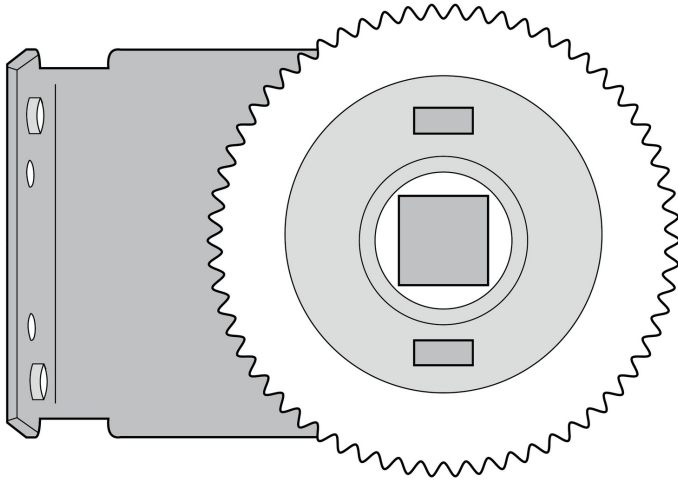

Cassette Bracket, Wheel Adjust

**Part Number**

MT-04WCS

Description

35mm + 38mm Cassette Bracket, Wheel Adjust

Pack Qty

100