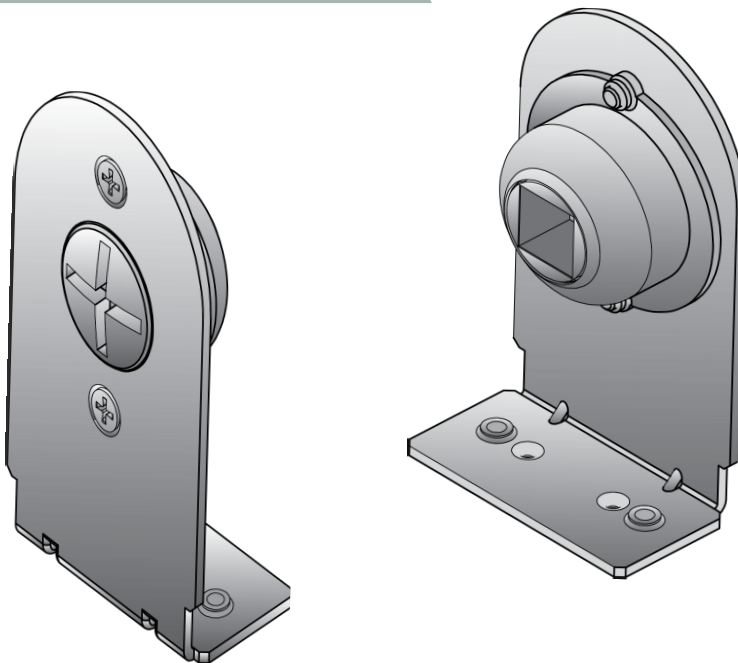

Cassette Bracket, Side Adjust