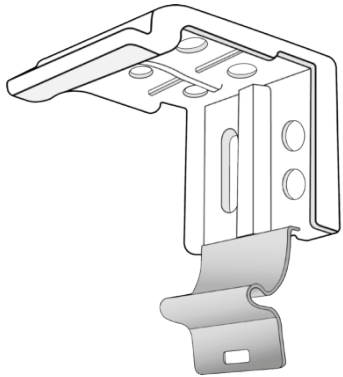

Standard Blackout Cellular Shades

Included Components

(A) Mounting Bracket
x2 for < 36"
x3 for 37" - 47"
x4 for > 48"

(B) Screws
x4 for < 36"
x6 for 37" - 47"
x8 for > 48"

(F) Cellular Shade x1

(C) Bottom Handle
x1 for < 36"
x2 for > 36"

(D) Hold Down Bracket x2

(E) Small Screws x4

We are *Cordless...*