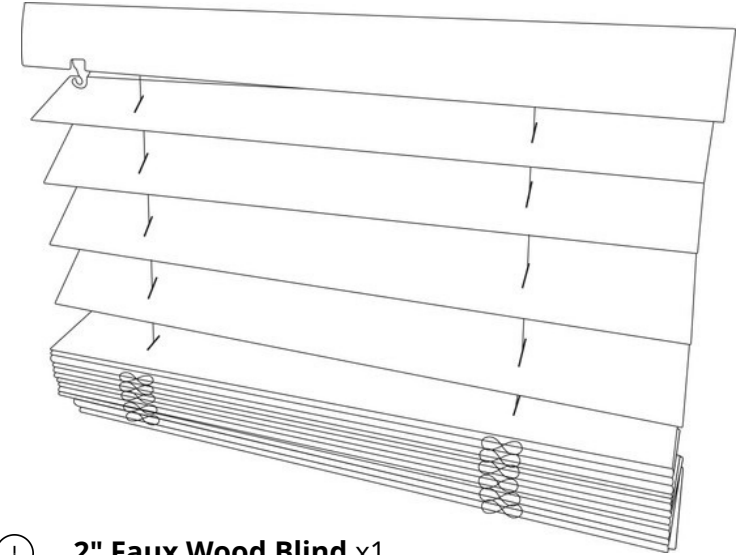

## Included Components

**PACIFIC HERITAGE**  
HOME FASHION INC

(A) **Valance** x1

(B) **Wand** x1

(C) **Mounting Bracket** x2

(D) **Center Brackets**  
x1 for < 32"-36"  
x2 for > 37"-44"  
x3 for 45" -72"

(E) **Valance Return** x2

(I) **2" Faux Wood Blind** x1

(F) **Valance Clip** x2

(G) **Hold Down Bracket** x2

(H) **Valance Connector** x4

(J) **Medium Screws**  
x4 for 20" - 31"  
x6 for 32" - 36"  
x8 for 37" - 44"  
x10 for 45" - 72"