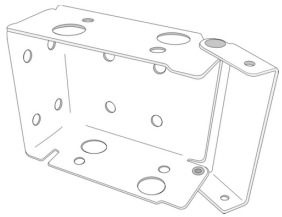

# 2" Faux Wood Blinds - Outside Mount

## Included Components

**PACIFIC HERITAGE**  
HOME FASHION INC

(A) **Valance** x1

(B) **Wand** x1

(C) **Mounting Bracket** x2

(D) **Center Brackets**  
x1 for < 32"-36"  
x2 for > 37"-44"  
x3 for 45" -72"

(E) **Valance Return** x2

(I) **2" Faux Wood Blind** x1

(F) **Valance Clip** x2

(G) **Hold Down Bracket** x2

(H) **Valance Connector** x4

(J) **Medium Screws**  
x4 for 20" - 31"  
x6 for 32" - 36"  
x8 for 37" - 44"  
x10 for 45" - 72"