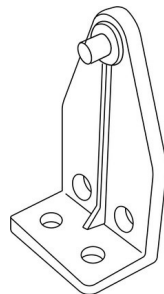

# 2" Faux Wood Blinds - Outside Mount

## Included Components

**PACIFIC HERITAGE**  
HOME FASHION INC

(A) **Valance** x1

(B) **Wand** x1

(C) **Mounting Bracket** x2

(D) **Center Brackets**  
x1 for < 32"-36"  
x2 for > 37"-44"  
x3 for 45" -72"

(E) **Valance Return** x2

(I) **2" Faux Wood Blind** x1

(F) **Valance Clip** x2

(G) **Hold Down Bracket** x2

(H) **Valance Connector** x4

(J) **Medium Screws**  
x4 for 20" - 31"  
x6 for 32" - 36"  
x8 for 37" - 44"  
x10 for 45" - 72"