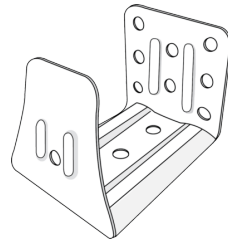

# 2" Faux Wood Blinds - Outside Mount

## Included Components

**PACIFIC HERITAGE**  
HOME FASHION INC

(A) **Valance** x1

(B) **Wand** x1

(C) **Mounting Bracket** x2

(D) **Center Brackets**  
x1 for < 32"-36"  
x2 for > 37"-44"  
x3 for 45" -72"

(E) **Valance Return** x2

(I) **2" Faux Wood Blind** x1

(F) **Valance Clip** x2

(G) **Hold Down Bracket** x2

(H) **Valance Connector** x4

(J) **Medium Screws**  
x4 for 20" - 31"  
x6 for 32" - 36"  
x8 for 37" - 44"  
x10 for 45" - 72"