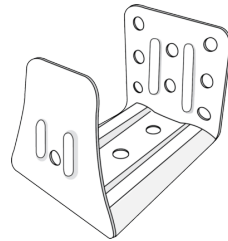

# 2" Faux Wood Blinds - Inside Mount

## Included Components

**PACIFIC HERITAGE**  
HOME FASHION INC

(A) **Valance** x1

(B) **Wand** x1

(C) **Mounting Bracket** x2

(D) **Center Brackets**  
x1 for < 32"-36"  
x2 for > 37"-44"  
x3 for 45" -72"

(E) **Medium Screws**  
x4 for 20" - 31"  
x6 for 32" - 36"  
x8 for 37" - 44"  
x10 for 45" - 72"

(I) **2" Faux Wood Blind** x1

(F) **Valance Clip** x2

(G) **Hold Down Bracket** x2

(H) **Small Screws** x4