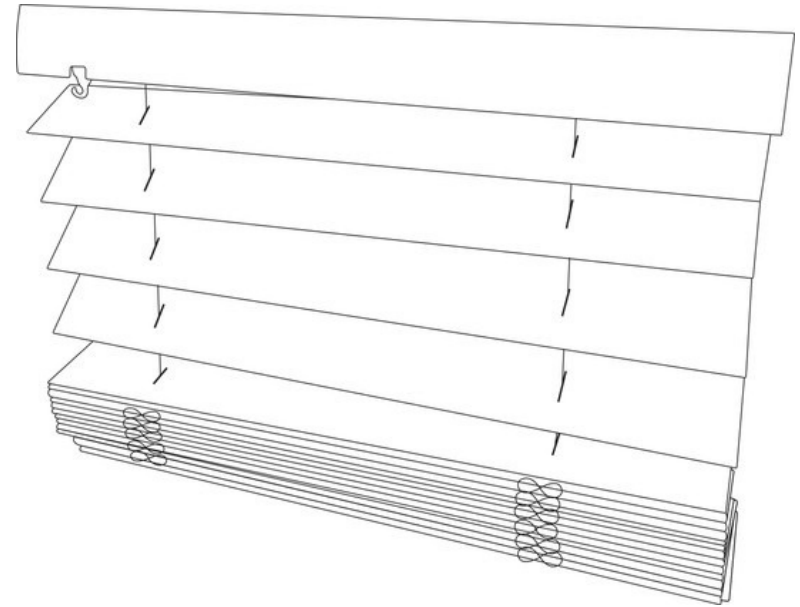

# 2" Faux Wood Blinds - Inside Mount

## Included Components

**PACIFIC HERITAGE**  
HOME FASHION INC

(A) **Valance** x1

(B) **Wand** x1

(C) **Mounting Bracket** x2

(D) **Center Brackets**  
x1 for < 32"-36"  
x2 for > 37"-44"  
x3 for 45" -72"

(E) **Medium Screws**  
x4 for 20" - 31"  
x6 for 32" - 36"  
x8 for 37" - 44"  
x10 for 45" - 72"

(I) **2" Faux Wood Blind** x1

(F) **Valance Clip** x2

(G) **Hold Down Bracket** x2

(H) **Small Screws** x4