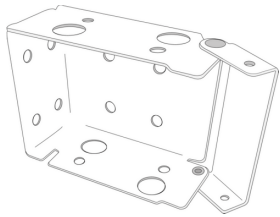

# 2" Faux Wood Blinds - Inside Mount

## Included Components

**PACIFIC HERITAGE**  
HOME FASHION INC

(A) **Valance** x1

(B) **Wand** x1

(C) **Mounting Bracket** x2

(D) **Center Brackets**  
x1 for < 32"-36"  
x2 for > 37"-44"  
x3 for 45" -72"

(E) **Medium Screws**  
x4 for 20" - 31"  
x6 for 32" - 36"  
x8 for 37" - 44"  
x10 for 45" - 72"

(I) **2" Faux Wood Blind** x1

(F) **Valance Clip** x2

(G) **Hold Down Bracket** x2

(H) **Small Screws** x4