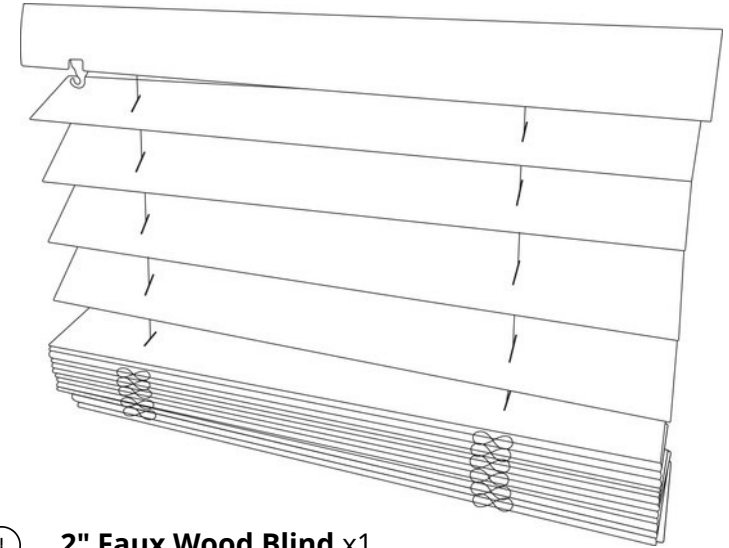

2" Faux Wood Blinds - Flush Inside Mount

Included Components

PACIFIC HERITAGE
HOME FASHION INC

(A) **Valance** x1

(B) **Wand** x1

(C) **Mounting Bracket** x2

(D) **Center Brackets**
x1 for < 32"-36"
x2 for > 37"-44"
x3 for 45" -72"

(E) **Valance Return** x2

(I) **2" Faux Wood Blind** x1

(F) **Valance Clip** x2

(G) **Hold Down Bracket** x2

(H) **Valance Connector** x4

(J) **Medium Screws**
x4 for 20" - 31"
x6 for 32" - 36"
x8 for 37" - 44"
x10 for 45" - 72"