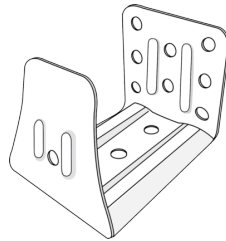

2" Faux Wood Blinds - Flush Inside Mount

Included Components

PACIFIC HERITAGE
HOME FASHION INC

(A) **Valance** x1

(B) **Wand** x1

(C) **Mounting Bracket** x2

(D) **Center Brackets**
x1 for < 32"-36"
x2 for > 37"-44"
x3 for 45" -72"

(E) **Valance Return** x2

(I) **2" Faux Wood Blind** x1

(F) **Valance Clip** x2

(G) **Hold Down Bracket** x2

(H) **Valance Connector** x4

(J) **Medium Screws**
x4 for 20" - 31"
x6 for 32" - 36"
x8 for 37" - 44"
x10 for 45" - 72"